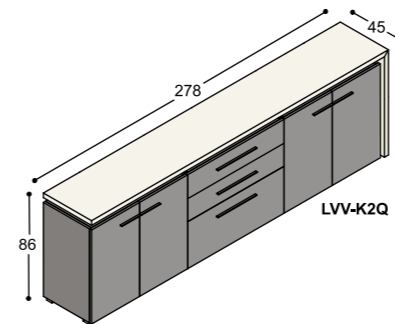

*All LVV desks and tables are 100cm deep. The 74.3cm standard height can be increased to either 76.3 or 78.3cm using height-adding strips. In addition to the various types of wood finish listed on pp. 178-179, we offer LVV tabletops made of HPL.*

*Like the aforementioned tabletops, the tops and sides of LVV bookcases are joined together by mitre joints. Available in shades which are eminently suited to forming a combination with the white, grey and sand-coloured tabletops of the LVV collection, the storage units can be used to create either stylish business environments or cosy-looking homes. Those who like their furniture really colourful are encouraged to have a look at the LV collection, parts of which can be combined with LVV units to create truly eye-popping interiors.*

# collectie LVV

(standaard hoogte werkplekken 74.3cm, op aanvraag ook leverbaar op 76.3cm & 78.3cm bladhoogte)