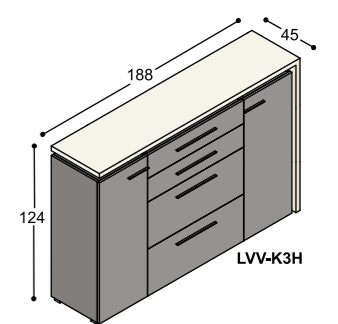

*All LVV desks and tables are 100cm deep. The 74.3cm standard height can be increased to either 76.3 or 78.3cm using height-adding strips. In addition to the various types of wood finish listed on pp. 178-179, we offer LVV tabletops made of HPL.*

*Like the aforementioned tabletops, the tops and sides of LVV bookcases are joined together by mitre joints. Available in shades which are eminently suited to forming a combination with the white, grey and sand-coloured tabletops of the LVV collection, the storage units can be used to create either stylish business environments or cosy-looking homes. Those who like their furniture really colourful are encouraged to have a look at the LV collection, parts of which can be combined with LVV units to create truly eye-popping interiors.*

# collectie LVV

(standaard hoogte werkplekken 74.3cm, op aanvraag ook leverbaar op 76.3cm & 78.3cm bladhoogte)