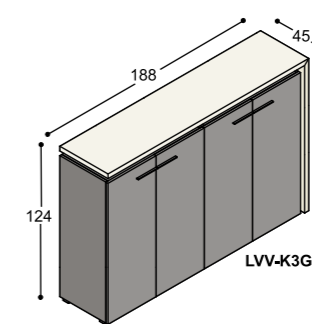

*All LVV desks and tables are 100cm deep. The 74.3cm standard height can be increased to either 76.3 or 78.3cm using height-adding strips. In addition to the various types of wood finish listed on pp. 178-179, we offer LVV tabletops made of HPL.*

*Like the aforementioned tabletops, the tops and sides of LVV bookcases are joined together by mitre joints. Available in shades which are eminently suited to forming a combination with the white, grey and sand-coloured tabletops of the LVV collection, the storage units can be used to create either stylish business environments or cosy-looking homes. Those who like their furniture really colourful are encouraged to have a look at the LV collection, parts of which can be combined with LVV units to create truly eye-popping interiors.*

# collectie LVV

(standaard hoogte werkplekken 74.3cm, op aanvraag ook leverbaar op 76.3cm & 78.3cm bladhoogte)