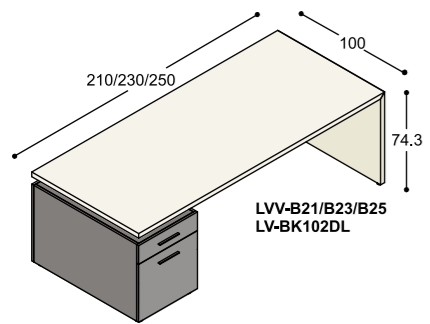

*All LVV desks and tables are 100cm deep. The 74.3cm standard height can be increased to either 76.3 or 78.3cm using height-adding strips. In addition to the various types of wood finish listed on pp. 178-179, we offer LVV tabletops made of HPL.*

*Like the aforementioned tabletops, the tops and sides of LVV bookcases are joined together by mitre joints. Available in shades which are eminently suited to forming a combination with the white, grey and sand-coloured tabletops of the LVV collection, the storage units can be used to create either stylish business environments or cosy-looking homes. Those who like their furniture really colourful are encouraged to have a look at the LV collection, parts of which can be combined with LVV units to create truly eye-popping interiors.*

# collectie LVV

(standaard hoogte werkplekken 74.3cm, op aanvraag ook leverbaar op 76.3cm & 78.3cm bladhoogte)