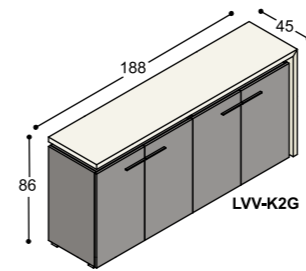

*All LVV desks and tables are 100cm deep. The 74.3cm standard height can be increased to either 76.3 or 78.3cm using height-adding strips. In addition to the various types of wood finish listed on pp. 178-179, we offer LVV tabletops made of HPL.*

*Like the aforementioned tabletops, the tops and sides of LVV bookcases are joined together by mitre joints. Available in shades which are eminently suited to forming a combination with the white, grey and sand-coloured tabletops of the LVV collection, the storage units can be used to create either stylish business environments or cosy-looking homes. Those who like their furniture really colourful are encouraged to have a look at the LV collection, parts of which can be combined with LVV units to create truly eye-popping interiors.*

# collectie LVV

(standaard hoogte werkplekken 74.3cm, op aanvraag ook leverbaar op 76.3cm & 78.3cm bladhoogte)