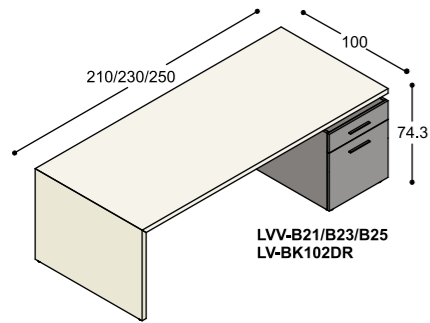

*All LVV desks and tables are 100cm deep. The 74.3cm standard height can be increased to either 76.3 or 78.3cm using height-adding strips. In addition to the various types of wood finish listed on pp. 178-179, we offer LVV tabletops made of HPL.*

*Like the aforementioned tabletops, the tops and sides of LVV bookcases are joined together by mitre joints. Available in shades which are eminently suited to forming a combination with the white, grey and sand-coloured tabletops of the LVV collection, the storage units can be used to create either stylish business environments or cosy-looking homes. Those who like their furniture really colourful are encouraged to have a look at the LV collection, parts of which can be combined with LVV units to create truly eye-popping interiors.*

# collectie LVV

(standaard hoogte werkplekken 74.3cm, op aanvraag ook leverbaar op 76.3cm & 78.3cm bladhoogte)