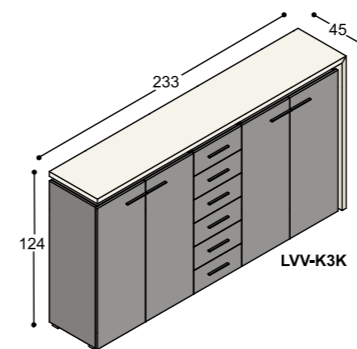

*All LVV desks and tables are 100cm deep. The 74.3cm standard height can be increased to either 76.3 or 78.3cm using height-adding strips. In addition to the various types of wood finish listed on pp. 178-179, we offer LVV tabletops made of HPL.*

*Like the aforementioned tabletops, the tops and sides of LVV bookcases are joined together by mitre joints. Available in shades which are eminently suited to forming a combination with the white, grey and sand-coloured tabletops of the LVV collection, the storage units can be used to create either stylish business environments or cosy-looking homes. Those who like their furniture really colourful are encouraged to have a look at the LV collection, parts of which can be combined with LVV units to create truly eye-popping interiors.*

# collectie LVV

(standaard hoogte werkplekken 74.3cm, op aanvraag ook leverbaar op 76.3cm & 78.3cm bladhoogte)