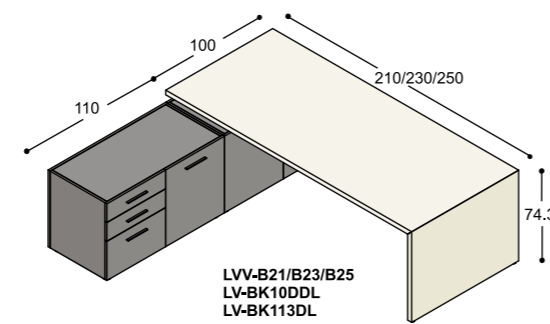

*All LVV desks and tables are 100cm deep. The 74.3cm standard height can be increased to either 76.3 or 78.3cm using height-adding strips. In addition to the various types of wood finish listed on pp. 178-179, we offer LVV tabletops made of HPL.*

*Like the aforementioned tabletops, the tops and sides of LVV bookcases are joined together by mitre joints. Available in shades which are eminently suited to forming a combination with the white, grey and sand-coloured tabletops of the LVV collection, the storage units can be used to create either stylish business environments or cosy-looking homes. Those who like their furniture really colourful are encouraged to have a look at the LV collection, parts of which can be combined with LVV units to create truly eye-popping interiors.*

# collectie LVV

(standaard hoogte werkplekken 74.3cm, op aanvraag ook leverbaar op 76.3cm & 78.3cm bladhoogte)