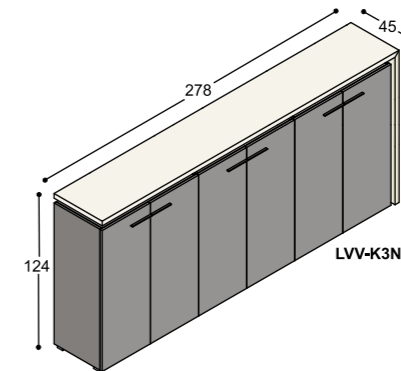

*All LVV desks and tables are 100cm deep. The 74.3cm standard height can be increased to either 76.3 or 78.3cm using height-adding strips. In addition to the various types of wood finish listed on pp. 178-179, we offer LVV tabletops made of HPL.*

*Like the aforementioned tabletops, the tops and sides of LVV bookcases are joined together by mitre joints. Available in shades which are eminently suited to forming a combination with the white, grey and sand-coloured tabletops of the LVV collection, the storage units can be used to create either stylish business environments or cosy-looking homes. Those who like their furniture really colourful are encouraged to have a look at the LV collection, parts of which can be combined with LVV units to create truly eye-popping interiors.*

# collectie LVV

(standaard hoogte werkplekken 74.3cm, op aanvraag ook leverbaar op 76.3cm & 78.3cm bladhoogte)