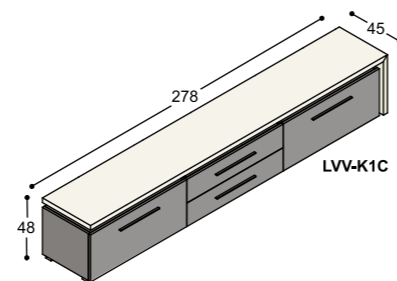

*All LVV desks and tables are 100cm deep. The 74.3cm standard height can be increased to either 76.3 or 78.3cm using height-adding strips. In addition to the various types of wood finish listed on pp. 178-179, we offer LVV tabletops made of HPL.*

*Like the aforementioned tabletops, the tops and sides of LVV bookcases are joined together by mitre joints. Available in shades which are eminently suited to forming a combination with the white, grey and sand-coloured tabletops of the LVV collection, the storage units can be used to create either stylish business environments or cosy-looking homes. Those who like their furniture really colourful are encouraged to have a look at the LV collection, parts of which can be combined with LVV units to create truly eye-popping interiors.*

# collectie LVV

(standaard hoogte werkplekken 74.3cm, op aanvraag ook leverbaar op 76.3cm & 78.3cm bladhoogte)