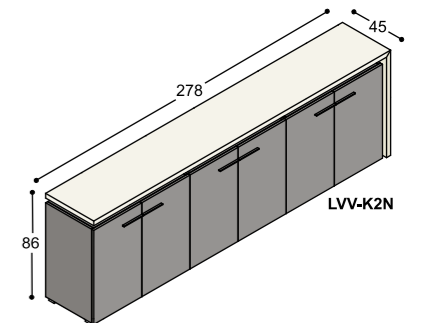

*All LVV desks and tables are 100cm deep. The 74.3cm standard height can be increased to either 76.3 or 78.3cm using height-adding strips. In addition to the various types of wood finish listed on pp. 178-179, we offer LVV tabletops made of HPL.*

*Like the aforementioned tabletops, the tops and sides of LVV bookcases are joined together by mitre joints. Available in shades which are eminently suited to forming a combination with the white, grey and sand-coloured tabletops of the LVV collection, the storage units can be used to create either stylish business environments or cosy-looking homes. Those who like their furniture really colourful are encouraged to have a look at the LV collection, parts of which can be combined with LVV units to create truly eye-popping interiors.*

# collectie LVV

(standaard hoogte werkplekken 74.3cm, op aanvraag ook leverbaar op 76.3cm & 78.3cm bladhoogte)