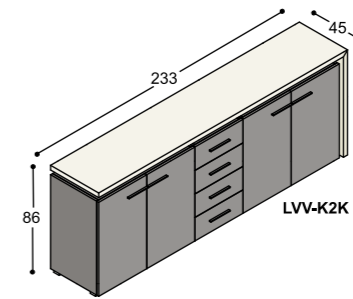

*All LVV desks and tables are 100cm deep. The 74.3cm standard height can be increased to either 76.3 or 78.3cm using height-adding strips. In addition to the various types of wood finish listed on pp. 178-179, we offer LVV tabletops made of HPL.*

*Like the aforementioned tabletops, the tops and sides of LVV bookcases are joined together by mitre joints. Available in shades which are eminently suited to forming a combination with the white, grey and sand-coloured tabletops of the LVV collection, the storage units can be used to create either stylish business environments or cosy-looking homes. Those who like their furniture really colourful are encouraged to have a look at the LV collection, parts of which can be combined with LVV units to create truly eye-popping interiors.*

# collectie LVV

(standaard hoogte werkplekken 74.3cm, op aanvraag ook leverbaar op 76.3cm & 78.3cm bladhoogte)