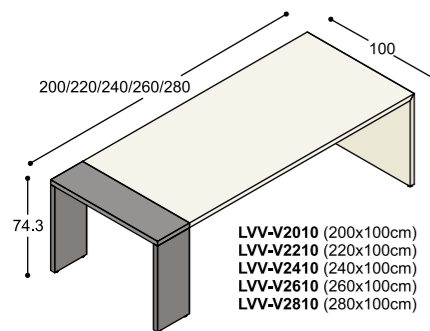

*All LVV desks and tables are 100cm deep. The 74.3cm standard height can be increased to either 76.3 or 78.3cm using height-adding strips. In addition to the various types of wood finish listed on pp. 178-179, we offer LVV tabletops made of HPL.*

*Like the aforementioned tabletops, the tops and sides of LVV bookcases are joined together by mitre joints. Available in shades which are eminently suited to forming a combination with the white, grey and sand-coloured tabletops of the LVV collection, the storage units can be used to create either stylish business environments or cosy-looking homes. Those who like their furniture really colourful are encouraged to have a look at the LV collection, parts of which can be combined with LVV units to create truly eye-popping interiors.*

# collectie LVV

(standaard hoogte werkplekken 74.3cm, op aanvraag ook leverbaar op 76.3cm & 78.3cm bladhoogte)