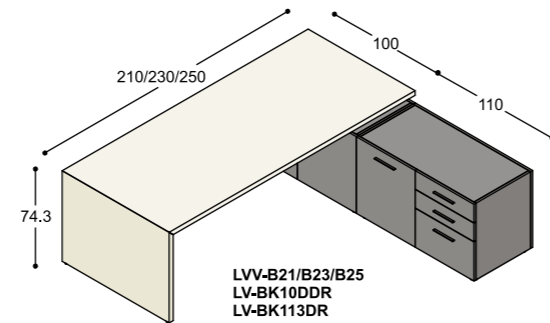

*All LVV desks and tables are 100cm deep. The 74.3cm standard height can be increased to either 76.3 or 78.3cm using height-adding strips. In addition to the various types of wood finish listed on pp. 178-179, we offer LVV tabletops made of HPL.*

*Like the aforementioned tabletops, the tops and sides of LVV bookcases are joined together by mitre joints. Available in shades which are eminently suited to forming a combination with the white, grey and sand-coloured tabletops of the LVV collection, the storage units can be used to create either stylish business environments or cosy-looking homes. Those who like their furniture really colourful are encouraged to have a look at the LV collection, parts of which can be combined with LVV units to create truly eye-popping interiors.*

# collectie LVV

(standaard hoogte werkplekken 74.3cm, op aanvraag ook leverbaar op 76.3cm & 78.3cm bladhoogte)