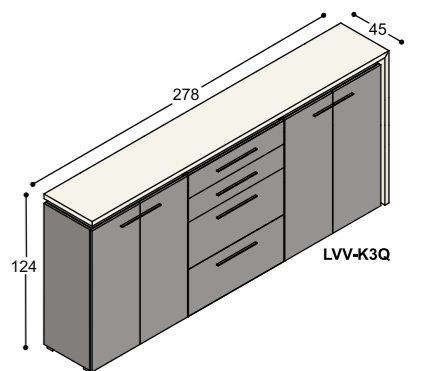

*All LVV desks and tables are 100cm deep. The 74.3cm standard height can be increased to either 76.3 or 78.3cm using height-adding strips. In addition to the various types of wood finish listed on pp. 178-179, we offer LVV tabletops made of HPL.*

*Like the aforementioned tabletops, the tops and sides of LVV bookcases are joined together by mitre joints. Available in shades which are eminently suited to forming a combination with the white, grey and sand-coloured tabletops of the LVV collection, the storage units can be used to create either stylish business environments or cosy-looking homes. Those who like their furniture really colourful are encouraged to have a look at the LV collection, parts of which can be combined with LVV units to create truly eye-popping interiors.*

# collectie LVV

(standaard hoogte werkplekken 74.3cm, op aanvraag ook leverbaar op 76.3cm & 78.3cm bladhoogte)