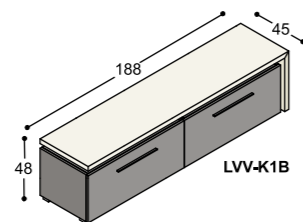

*All LVV desks and tables are 100cm deep. The 74.3cm standard height can be increased to either 76.3 or 78.3cm using height-adding strips. In addition to the various types of wood finish listed on pp. 178-179, we offer LVV tabletops made of HPL.*

*Like the aforementioned tabletops, the tops and sides of LVV bookcases are joined together by mitre joints. Available in shades which are eminently suited to forming a combination with the white, grey and sand-coloured tabletops of the LVV collection, the storage units can be used to create either stylish business environments or cosy-looking homes. Those who like their furniture really colourful are encouraged to have a look at the LV collection, parts of which can be combined with LVV units to create truly eye-popping interiors.*

# collectie LVV

(standaard hoogte werkplekken 74.3cm, op aanvraag ook leverbaar op 76.3cm & 78.3cm bladhoogte)